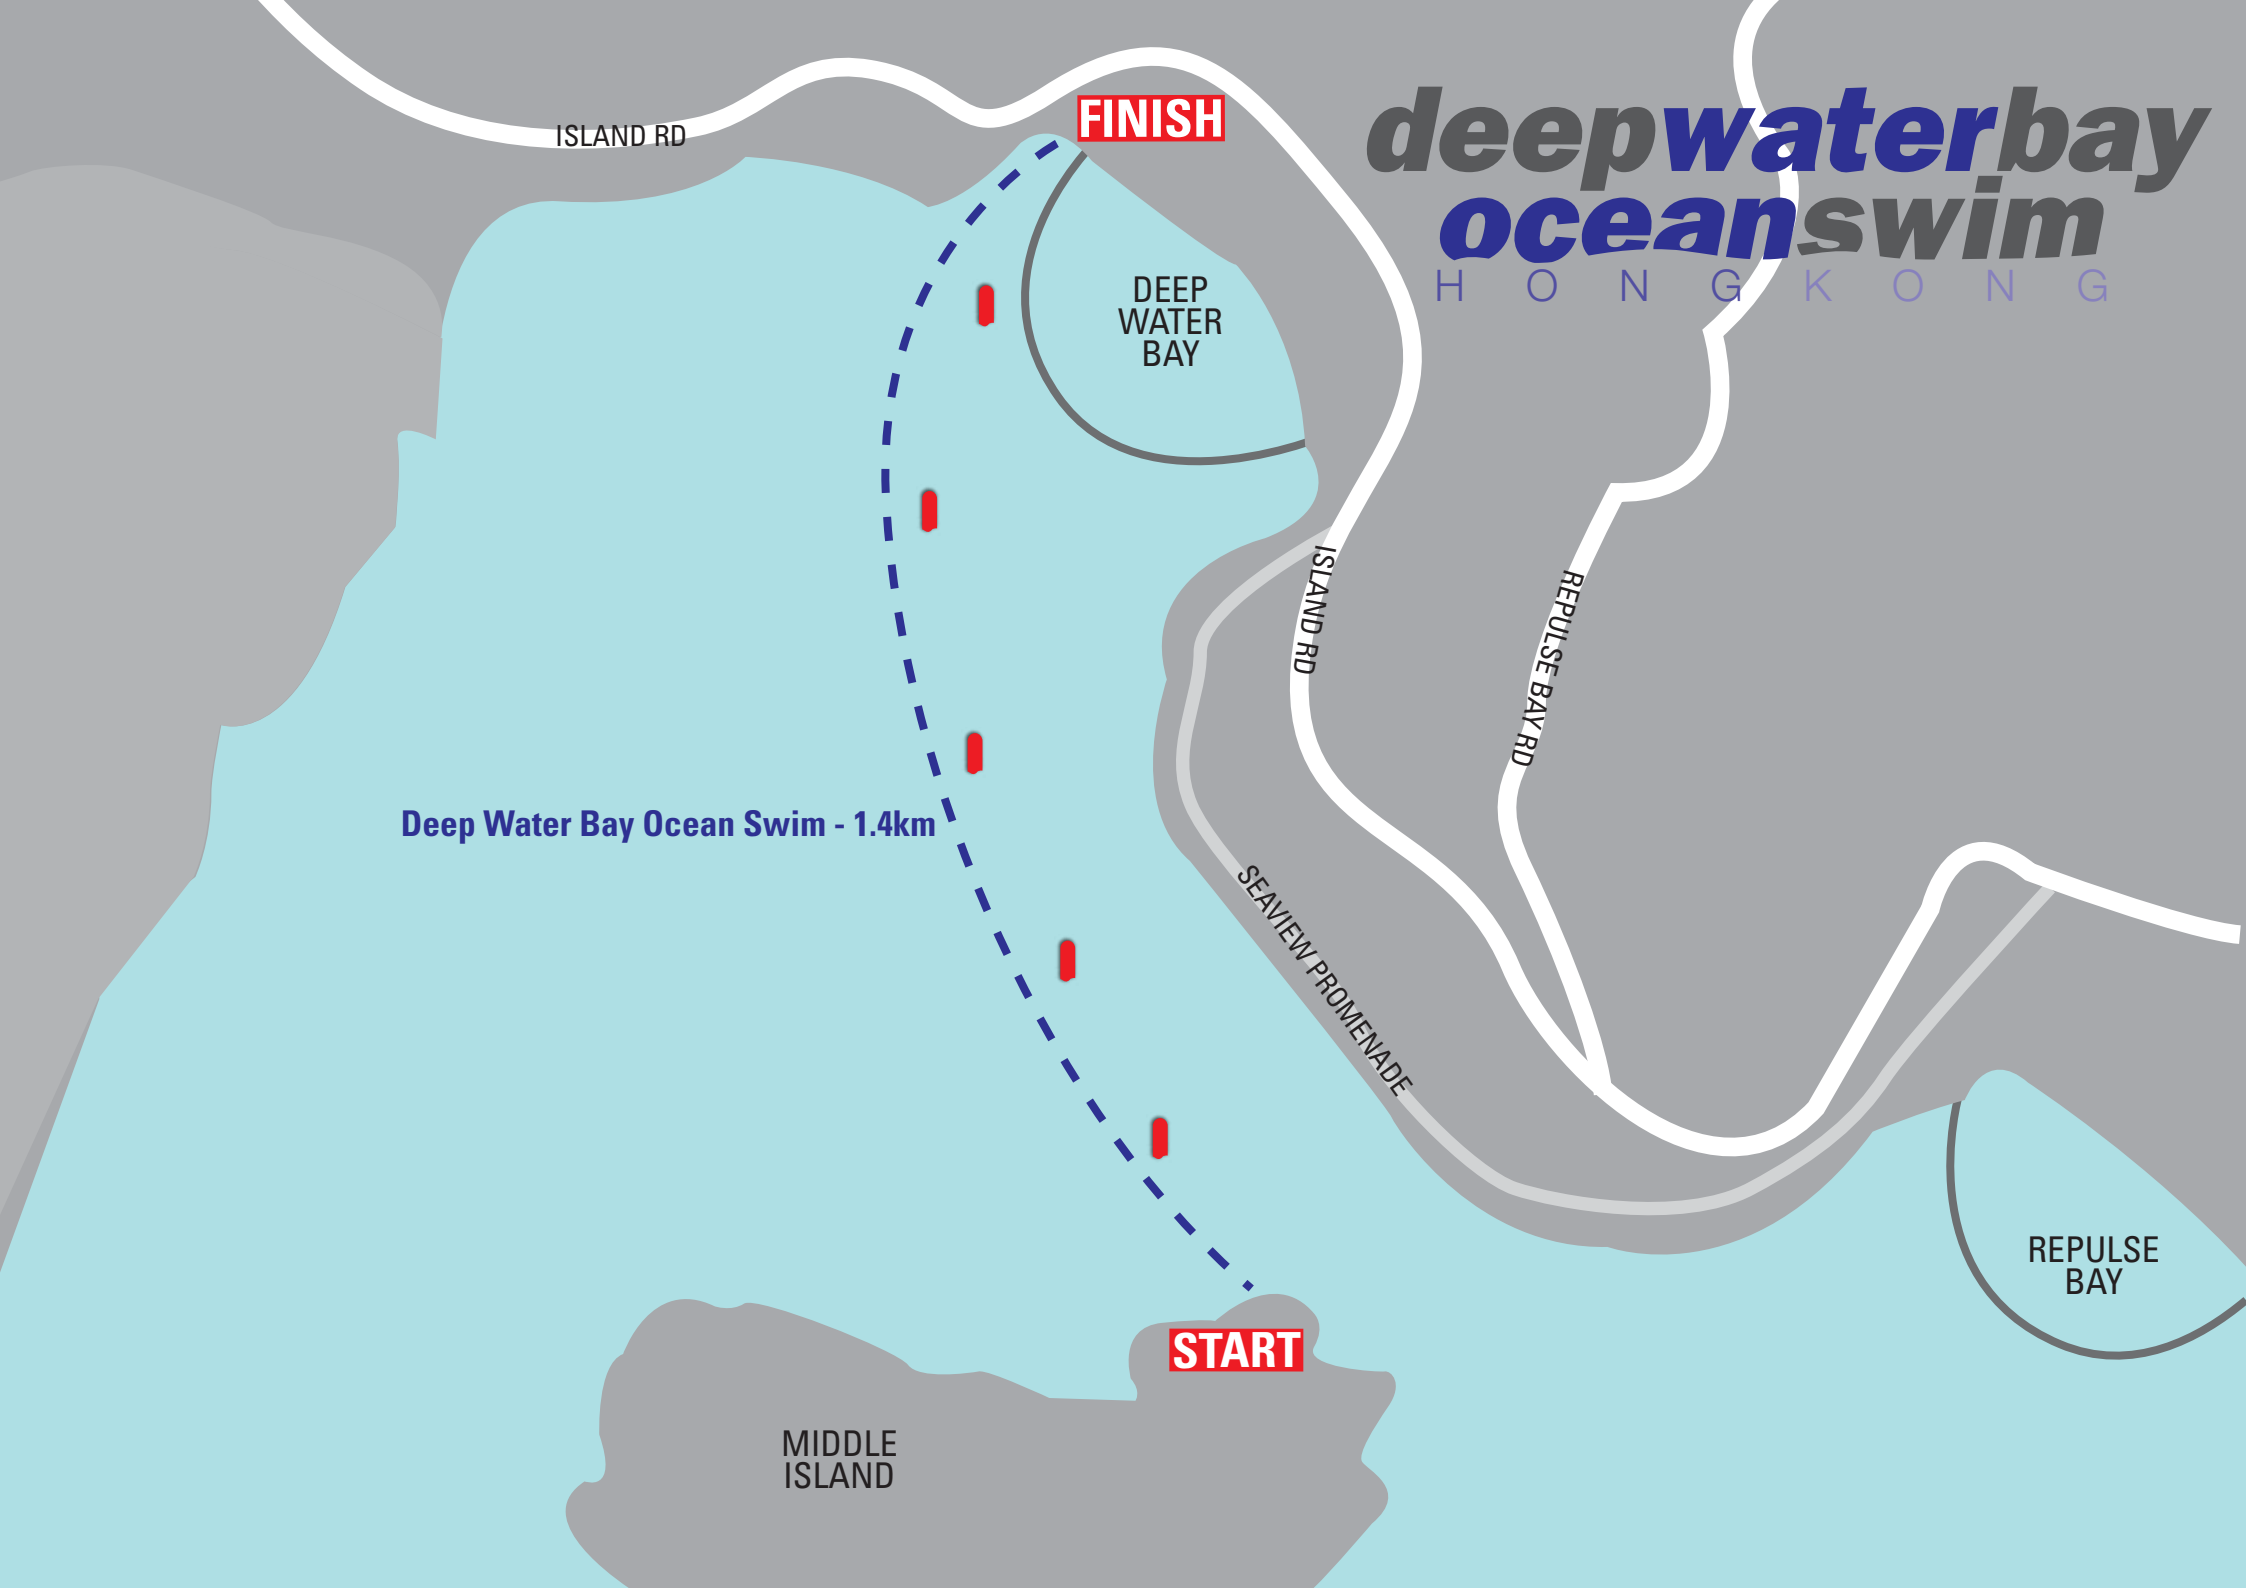

deepwaterbay oceanswim

H O N G K O N G

ISLAND RD

FINISH

DEEP WATER BAY

Deep Water Bay Ocean Swim - 1.4km

ISLAND RD

REPULSE BAY RD

SEAVIEW PROMENADE

START

MIDDLE ISLAND

REPULSE BAY